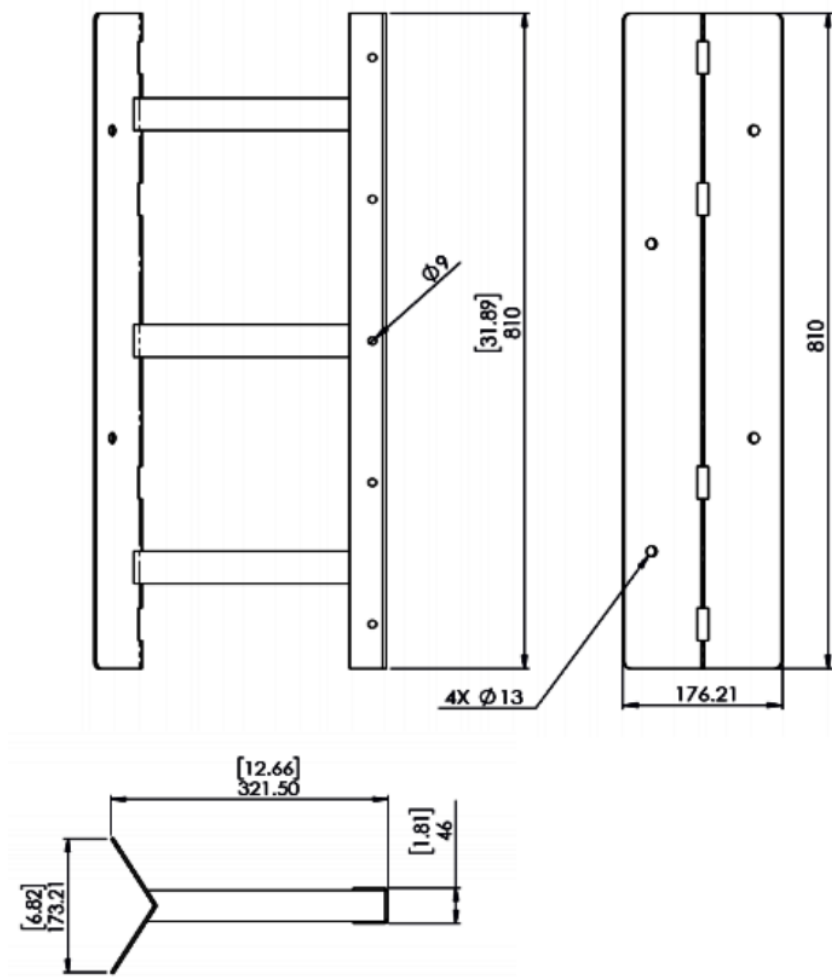

Extended Mounting Bracket AW3641

CL-V-136
DATASHEET

Mechanical Illustration

Mechanical Specifications

Material: Mild Steel