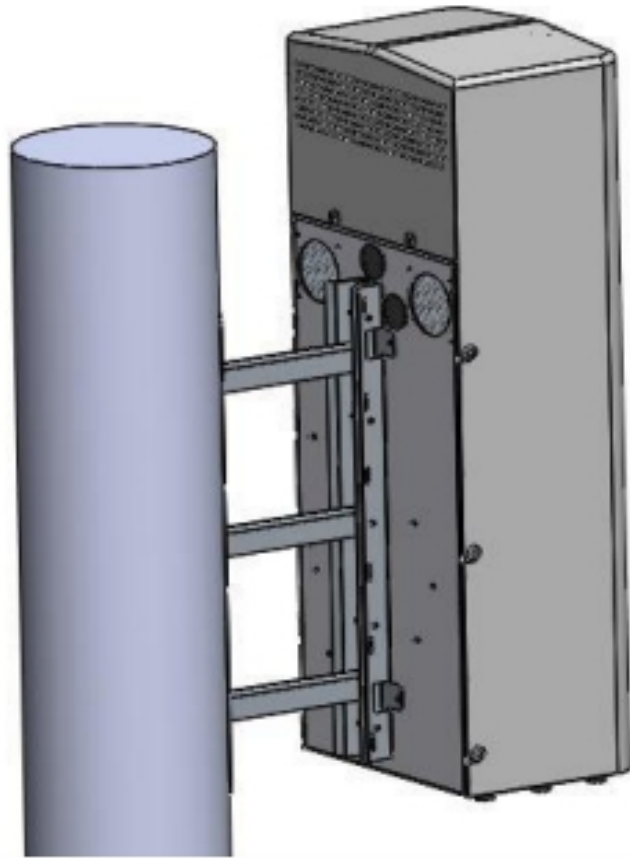

Extended Mounting Bracket AW3641

CL-V-136
DATASHEET

Mechanical Illustration

Mechanical Specifications

Material: Mild Steel