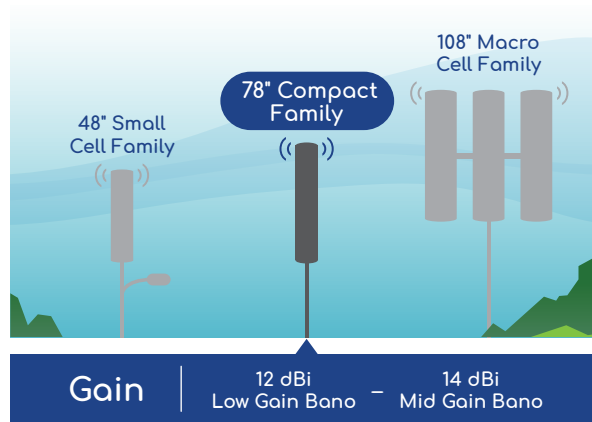

AltaFlex Compact

The AltaFlex Compact Canister represents an extremely efficient way to add infill coverage and capacity. This highly versatile antenna solution is suitable for both small cell or macro deployments.

APPLICATIONS:
POLE TOP AND
ROOFTOP

600 MHz Low Band Capability

78" Height (<2 meters)

Slim Aesthetic Design

eRET Tilt Control Per Sector

| MODEL NUMBERS | LOW BAND FREQUENCIES | | MID BAND FREQUENCIES | | Diameter |
|---------------|----------------------|-------------|----------------------|---------------|----------|
| AW3631 | 6 PORTS | 698-960 MHz | 12 PORTS | 1710-2690 MHz | 14" |
| AW3713 | | 617-894 MHz | | 1710-2690 MHz | |

IDEAL FOR:

SITE UPGRADES WITH A 2 METER HEIGHT LIMITATION

SITES REQUIRING ADJUSTABLE TILT

SITE UPGRADES REQUIRING THE NEW 600 MHz BAND