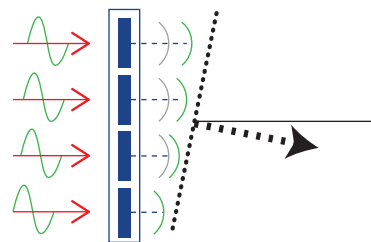

### Reduce Interference

Suppressing unwanted signals reduces interference. Sector antenna upper sidelobes are examples of unwanted radiation. Most antenna vendors only suppress the first upper sidelobe. Alpha Wireless' antennas suppress ALL upper side lobes by >18 dB improving overall network performance.

### Optimization - Tilt Options

Alpha Wireless' variable tilt antennas can optimize tuning in the overall network. Depending on the network topography each antenna can be given a different tilt setting suited to the area in which it is located. It allows more efficient coding schemes for better user data rates.